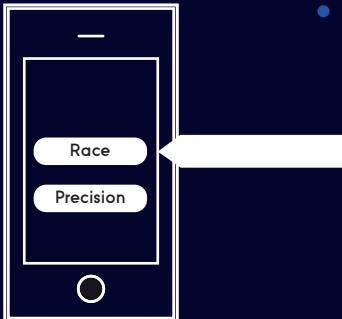

makkerplay™

activity card

EARTHQUAKE

Precision and concentration

Watch the lesson
as a video

SCAN WITH
THE CAMERA

makkerplay™

activity card

EARTHQUAKE

Precision and concentration

Brief activity guide

A strong earthquake, 7.6 on the Richter scale, has shaken the city, and several houses are in ruins. Your task is to find out if there are any casualties in the ruins.

Fly in the drone from several sides. Mark 1 is in mode 1, and the rest is in mode 2. As soon as get a "split time" in the app, you will have lost the drone. Be careful to not fly too high! Set up Marks with a distance apart of 50-100 cm. The closer they are, the more difficult it will be.

Select the **Race** mode in the app

Watch the lesson
as a video

SCAN WITH
THE CAMERA